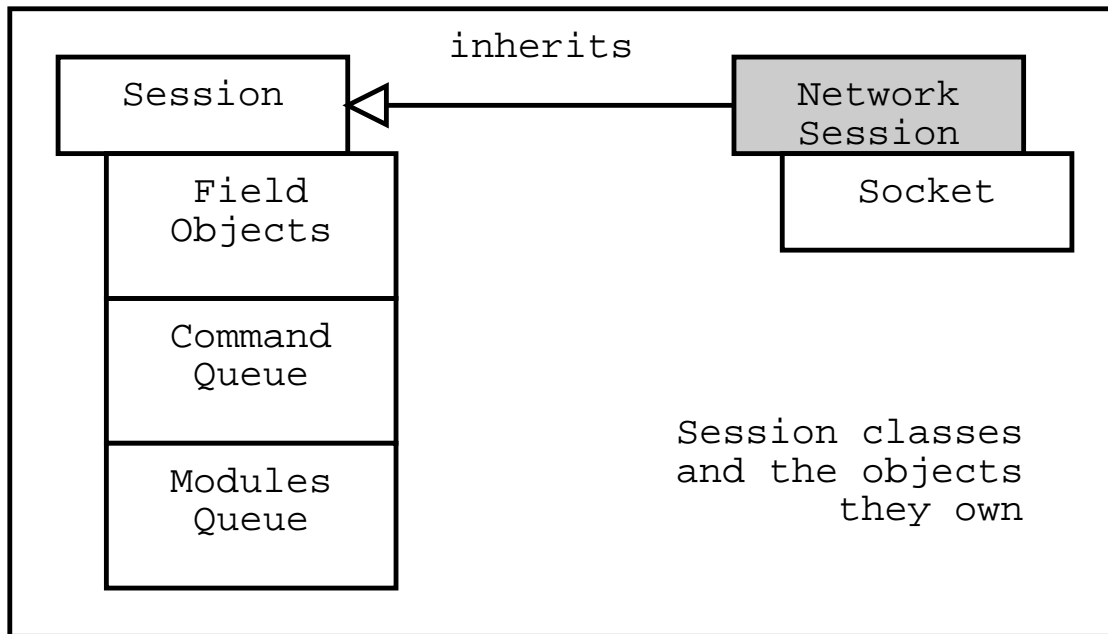

DSL United RoboCup Team Architecture

Note: Objects with threads are in grey

DSL United RoboCup Team Architecture