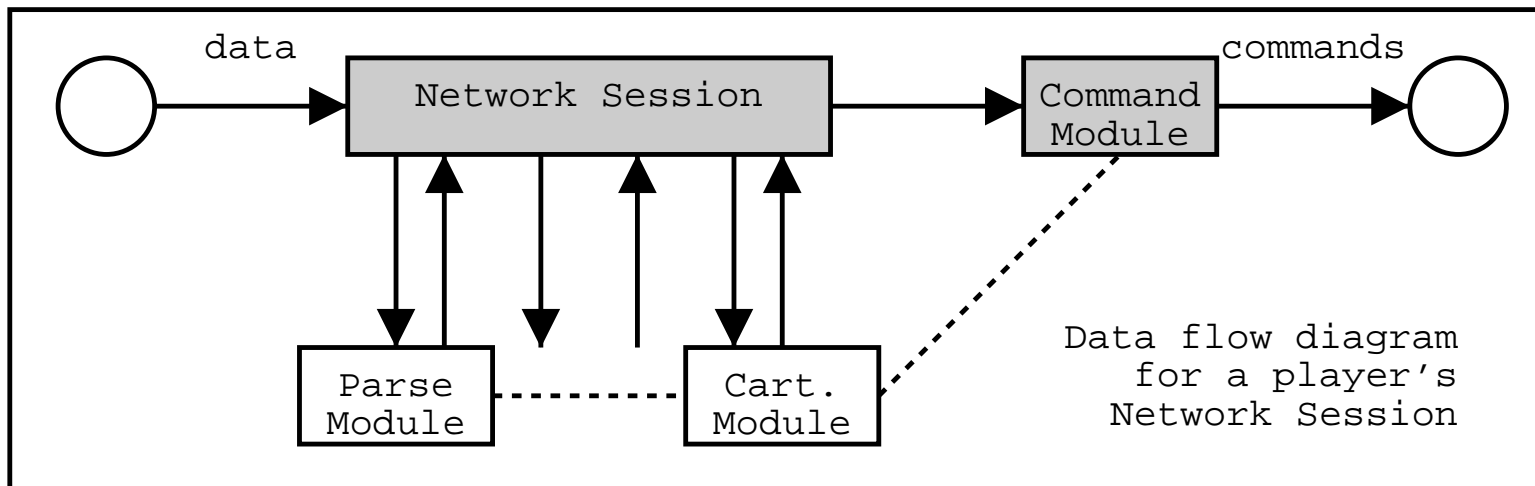

DSL United RoboCup Team Architecture

Note: Objects with threads are in grey

DSL United RoboCup Team Architecture